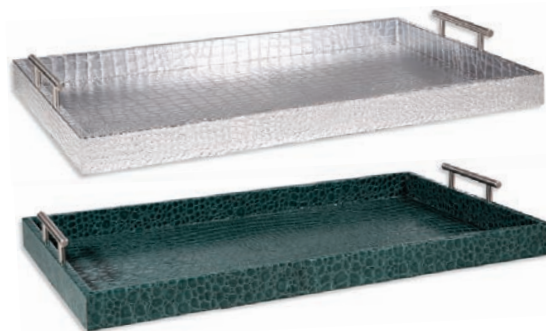

Wine Corks Rectangle Tray S/3 Asst

#72272 Case Pack:4
 \$50.00, A Qty: 1
 \$40.00, B Qty: 2
 \$37.50, C Qty: 4

Wine Corks Square Tray S/3 Asst

#72271 Case Pack:4
 \$40.00, A Qty: 1
 \$32.00, B Qty: 2
 \$30.00, C Qty: 4
 INCLUDES 1 EACH
 SM 13"D X 2"H
 MED 14"D X 2"H
 LG 15"D X 2"H